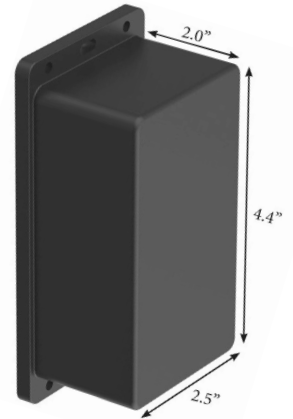

Made in the USA – Designed, engineered & built in Gainesville, Florida, USA

- **Device:**
 - Ruggedized construction for extreme vibrational environments
 - 4G/Cat-M1 IoT cellular data transmission w/ 2G fallback
 - GPS location & accelerometer data transmitted by cellular
 - Mechanical shock SAE J1455
 - IP67 or IP68 waterproof ratings
 - Battery life 1 to 5 yrs, variable with user-set GPS update rate
 - Hardwire capable (optional)
 - Operational temps from -40C to +85C / -40F to +185F
 - Onboard geofencing available
- **Capabilities:**
 - Fleet tracking & reporting with 3-tiers of management access
 - Manages from 10 to 10,000+ units in multiple groups or fleets
 - Units easily reassigned within, to or from any management tier
 - Highly accurate GPS location, speed & direction of travel for all assets tracked
 - Theft/tampering detection, recording & reporting of any after-hours movement
 - Zone-crossing alerts for any user-established geo-fenced zones
 - Hours of operation and distance traveled for each mobile asset being tracked
 - Reports can be generated for any date-range of history
 - Recording/reporting of shock, drop or tilt
 - Transmission of data from nearby Bluetooth sensors (optional)
 - Over-the-Air capability for automatic firmware/feature updates
- **Dimensions:**
 - Size: 4.4" x 2.5" x 2.0" (base flange = 5.2"x2.7") - Weight: 300g (10.6oz)
 - Available metal protective bracket-mounts: 4.8" x 2.9" x 2.2"
- **Battery/Life:**
 - Std non-rechargeable ; Wireless rechargeable as custom-build option
 - Std sufficient for 1 to 5+ years minimum life variable with GPS update rate
 - Photovoltaic trickle-charger available on custom builds where applicable
- **App/Database:**
 - Multi-unit (fleet) tracking capabilities
 - Mobile apps in iOS, Android & Desktop web-app customizable to application
 - Secure data transmission to customer host servers or via API